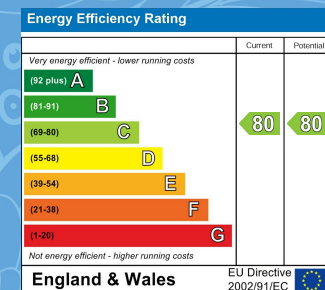

Your Property - Our Business

- Residential Estate Agents
- Lettings and Property Managers
- Land and New Homes Agents

Leamington Spa Office
Somerset House
Clarendon Place
Royal Leamington Spa
CV32 5QN

01926 881144 ehbresidential.com

Also at: Warwick, 17-19 Jury St, Warwick CV34 4EL